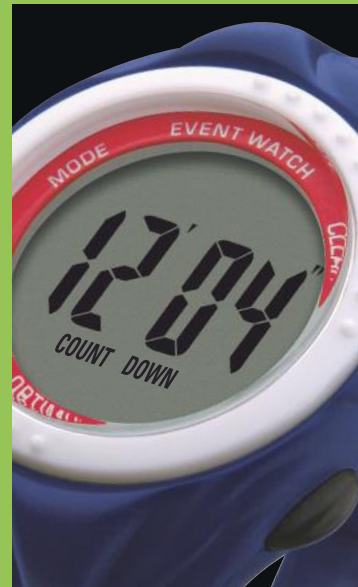

WWW.OPTIMUMTIME.CO.UK

The ultimate sports watch ranges